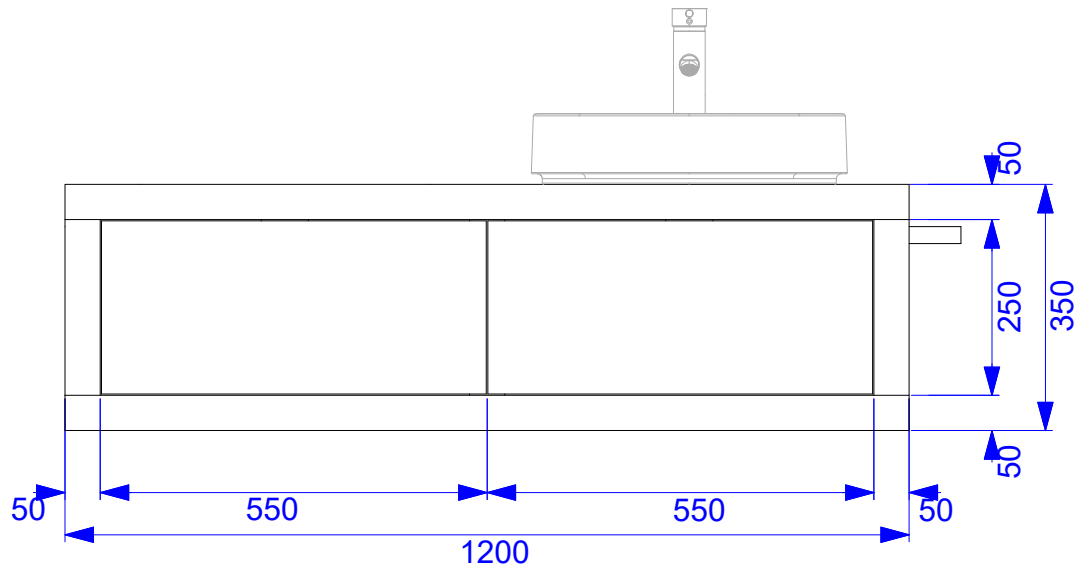

DRAWN OLEG DIODOROV	2020-03-16	<b>Wooden &amp; Stone Storage-120/1</b> <b>by Aquatica</b>		
CHECKED				
QA				
APPROVED				
		SIZE C	DWG NO	REV
		SCALE		SHEET 1 OF 1

DRAWN OLEG DIODOROV	2020-03-16	TITLE <b>Millennium-120/1.1 Storage Cabinet by Aquatica</b>		
CHECKED				
QA				
APPROVED				
		SIZE C	DWG NO	REV
		SCALE		SHEET 1 OF 1

DRAWN OLEG DIODOROV	2020-03-16	<b>Millennium-120/2 Storage Cabinet by Aquatica</b>		
CHECKED				
QA				
APPROVED				
		SIZE C	DWG NO	REV
		SCALE		SHEET 1 OF 1

DRAWN OLEG DIODOROV	2020-03-16	TITLE <b>Millennium-120/3 Left Storage Cabinet by Aquatica</b>		
CHECKED				
QA				
APPROVED				
		SIZE C	DWG NO	REV
		SCALE		SHEET 1 OF 1

DRAWN OLEG DIODOROV	2020-03-16	<b>Millennium-120/3 Right Storage Cabinet by Aquatica</b>		
CHECKED				
QA				
APPROVED				
		SIZE C	DWG NO	REV
		SCALE		SHEET 1 OF 1