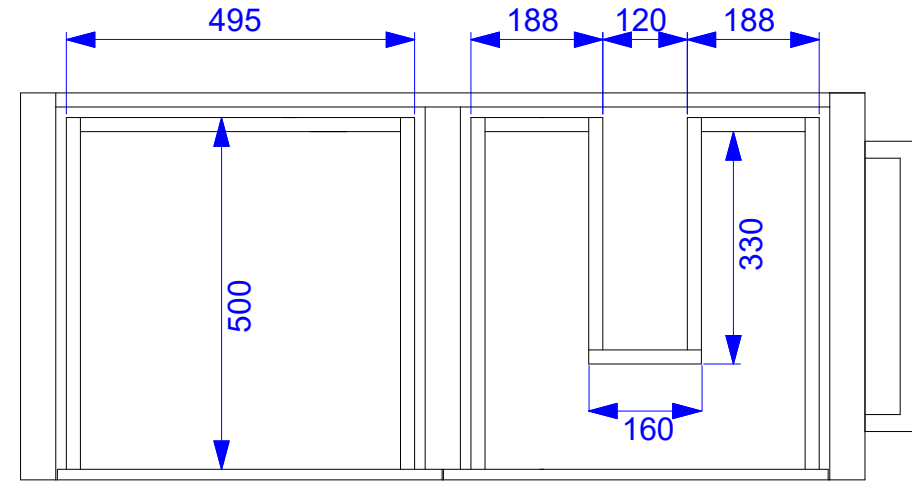

DRAWN OLEG DIODOROV	2020-03-16	<b>Wooden &amp; Stone Storage-120/1</b> <b>by Aquatica</b>		
CHECKED				
QA				
APPROVED				
		SIZE C	DWG NO	REV
		SCALE		SHEET 1 OF 1

DRAWN OLEG DIODOROV	2020-03-16	TITLE <b>Millennium-120/1.1 Storage Cabinet by Aquatica</b>		
CHECKED				
QA				
APPROVED				
		SIZE C	DWG NO	REV
		SCALE		SHEET 1 OF 1

DRAWN OLEG DIODOROV	2020-03-16	<b>Millennium-120/2 Storage Cabinet by Aquatica</b>		
CHECKED				
QA				
APPROVED				
		SIZE C	DWG NO	REV
		SCALE		SHEET 1 OF 1

DRAWN OLEG DIODOROV	2020-03-16	TITLE <b>Millennium-120/3 Left Storage Cabinet by Aquatica</b>		
CHECKED				
QA				
APPROVED				
		SIZE C	DWG NO	REV
		SCALE		SHEET 1 OF 1

DRAWN OLEG DIODOROV	2020-03-16	<b>Millennium-120/3 Right Storage Cabinet by Aquatica</b>		
CHECKED				
QA				
APPROVED				
		SIZE C	DWG NO	REV
		SCALE		SHEET 1 OF 1