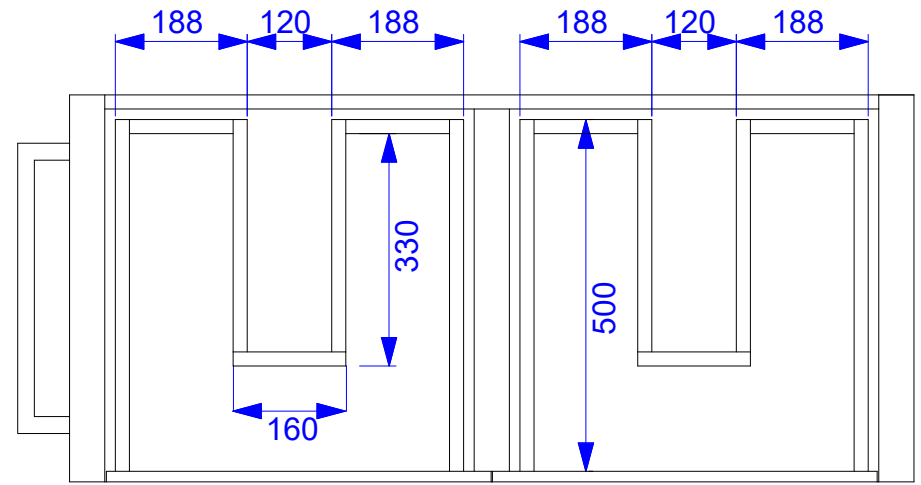

DRAWN OLEG DIODOROV	2020-03-16	<b>Wooden &amp; Stone Storage-120/1</b> <b>by Aquatica</b>		
CHECKED				
QA				
APPROVED				
		SIZE C	DWG NO	REV
		SCALE		SHEET 1 OF 1

DRAWN OLEG DIODOROV	2020-03-16	TITLE <b>Millennium-120/1.1 Storage Cabinet by Aquatica</b>		
CHECKED				
QA				
APPROVED				
		SIZE C	DWG NO	REV
		SCALE		SHEET 1 OF 1

DRAWN OLEG DIODOROV	2020-03-16	<b>Millennium-120/2 Storage Cabinet by Aquatica</b>		
CHECKED				
QA				
APPROVED				
		SIZE C	DWG NO	REV
		SCALE		SHEET 1 OF 1

DRAWN OLEG DIODOROV	2020-03-16	TITLE <b>Millennium-120/3 Left Storage Cabinet by Aquatica</b>		
CHECKED				
QA				
APPROVED				
		SIZE C	DWG NO	REV
		SCALE		SHEET 1 OF 1

DRAWN OLEG DIODOROV	2020-03-16	<b>Millennium-120/3 Right Storage Cabinet by Aquatica</b>		
CHECKED				
QA				
APPROVED				
		SIZE C	DWG NO	REV
		SCALE		SHEET 1 OF 1