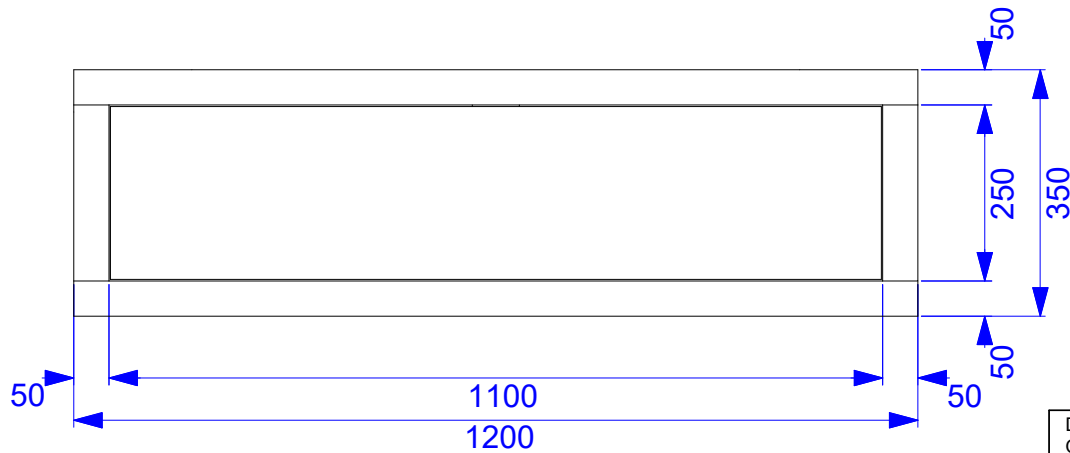

DRAWN OLEG DIODOROV	2020-03-16	<b>Wooden &amp; Stone Storage-120/1</b> <b>by Aquatica</b>		
CHECKED				
QA				
APPROVED				
		SIZE C	DWG NO	REV
		SCALE		SHEET 1 OF 1

DRAWN OLEG DIODOROV	2020-03-16	TITLE <b>Millennium-120/1.1 Storage Cabinet by Aquatica</b>		
CHECKED				
QA				
APPROVED				
		SIZE C	DWG NO	REV
		SCALE		SHEET 1 OF 1

DRAWN OLEG DIODOROV	2020-03-16	<b>Millennium-120/2 Storage Cabinet by Aquatica</b>		
CHECKED				
QA				
APPROVED				
		SIZE C	DWG NO	REV
		SCALE		SHEET 1 OF 1

DRAWN OLEG DIODOROV	2020-03-16	TITLE <b>Millennium-120/3 Left Storage Cabinet by Aquatica</b>		
CHECKED				
QA				
APPROVED				
		SIZE C	DWG NO	REV
		SCALE		SHEET 1 OF 1

DRAWN OLEG DIODOROV	2020-03-16	<b>Millennium-120/3 Right Storage Cabinet by Aquatica</b>		
CHECKED				
QA				
APPROVED				
		SIZE C	DWG NO	REV
		SCALE		SHEET 1 OF 1