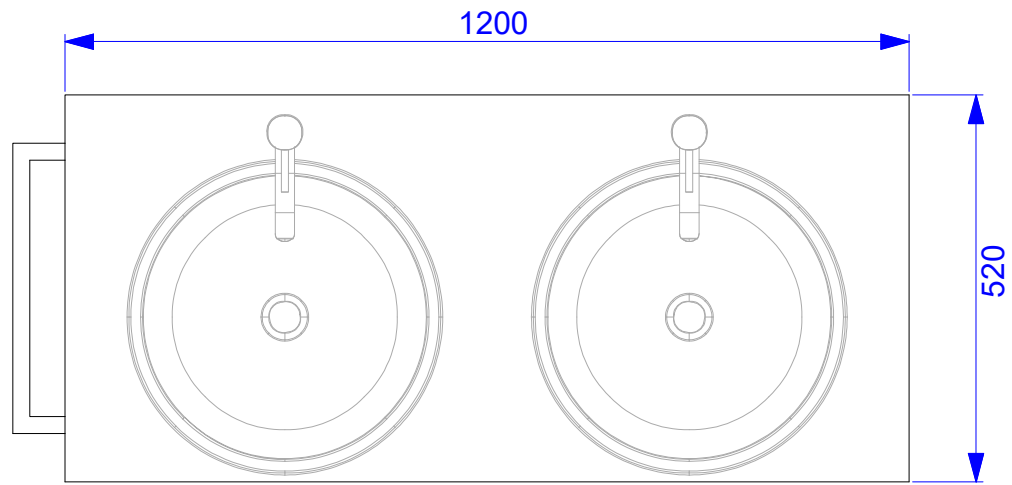

DRAWN OLEG DIODOROV	2020-03-16	<b>Wooden &amp; Stone Storage-120/1</b> <b>by Aquatica</b>		
CHECKED				
QA				
APPROVED				
		SIZE C	DWG NO	REV
		SCALE		SHEET 1 OF 1

DRAWN OLEG DIODOROV	2020-03-16	TITLE <b>Millennium-120/1.1 Storage Cabinet by Aquatica</b>		
CHECKED				
QA				
APPROVED				
		SIZE C	DWG NO	REV
		SCALE		SHEET 1 OF 1

DRAWN OLEG DIODOROV	2020-03-16	<b>Millennium-120/2 Storage Cabinet by Aquatica</b>		
CHECKED				
QA				
APPROVED				
		SIZE C	DWG NO	REV
		SCALE		SHEET 1 OF 1

DRAWN OLEG DIODOROV	2020-03-16	TITLE <b>Millennium-120/3 Left Storage Cabinet by Aquatica</b>		
CHECKED				
QA				
APPROVED				
		SIZE C	DWG NO	REV
		SCALE		SHEET 1 OF 1

DRAWN OLEG DIODOROV	2020-03-16	<b>Millennium-120/3 Right Storage Cabinet by Aquatica</b>		
CHECKED				
QA				
APPROVED				
		SIZE C	DWG NO	REV
		SCALE		SHEET 1 OF 1