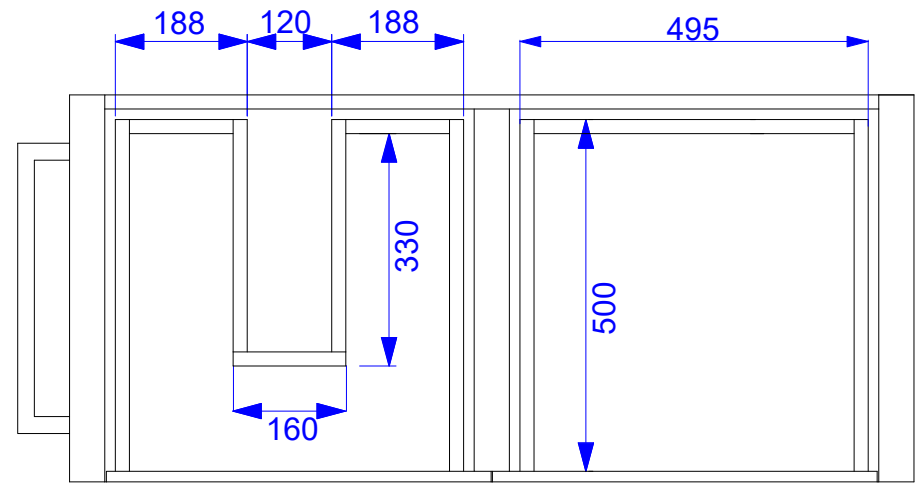

DRAWN OLEG DIODOROV	2020-03-16	<b>Wooden &amp; Stone Storage-120/1</b> <b>by Aquatica</b>		
CHECKED				
QA				
APPROVED				
		SIZE C	DWG NO	REV
		SCALE		SHEET 1 OF 1

DRAWN OLEG DIODOROV	2020-03-16	TITLE <b>Millennium-120/1.1 Storage Cabinet by Aquatica</b>		
CHECKED				
QA				
APPROVED				
		SIZE C	DWG NO	REV
		SCALE		SHEET 1 OF 1

DRAWN OLEG DIODOROV	2020-03-16	<b>Millennium-120/2 Storage Cabinet by Aquatica</b>		
CHECKED				
QA				
APPROVED				
		SIZE C	DWG NO	REV
		SCALE		SHEET 1 OF 1

DRAWN OLEG DIODOROV	2020-03-16	TITLE <b>Millennium-120/3 Left Storage Cabinet by Aquatica</b>		
CHECKED				
QA				
APPROVED				
		SIZE C	DWG NO	REV
		SCALE		SHEET 1 OF 1

DRAWN OLEG DIODOROV	2020-03-16	<b>Millennium-120/3 Right Storage Cabinet by Aquatica</b>		
CHECKED				
QA				
APPROVED				
		SIZE C	DWG NO	REV
		SCALE		SHEET 1 OF 1