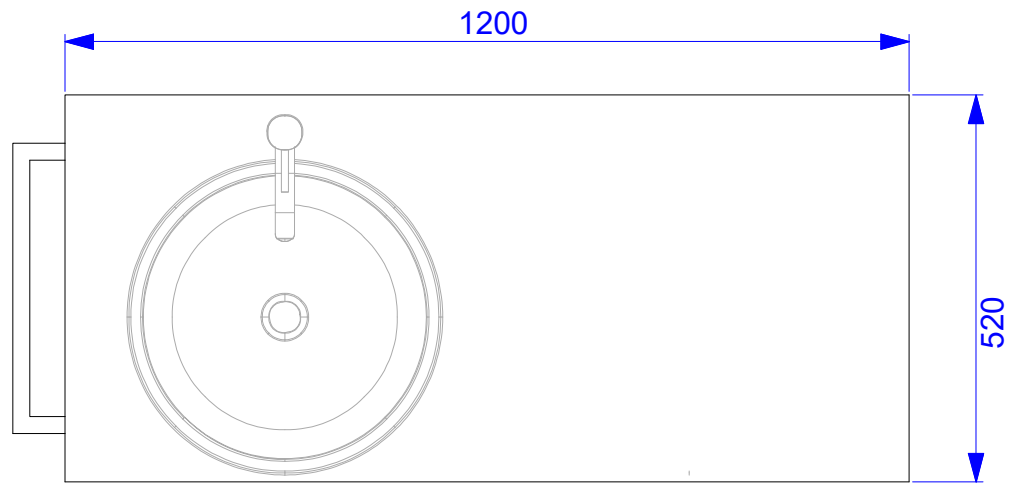

DRAWN OLEG DIODOROV	2020-03-16	<b>Wooden &amp; Stone Storage-120/1</b> <b>by Aquatica</b>		
CHECKED				
QA				
APPROVED				
		SIZE C	DWG NO	REV
		SCALE		SHEET 1 OF 1

DRAWN OLEG DIODOROV	2020-03-16	TITLE <b>Millennium-120/1.1 Storage Cabinet by Aquatica</b>		
CHECKED				
QA				
APPROVED				
		SIZE C	DWG NO	REV
		SCALE		SHEET 1 OF 1

DRAWN OLEG DIODOROV	2020-03-16	<b>Millennium-120/2 Storage Cabinet by Aquatica</b>		
CHECKED				
QA				
APPROVED				
		SIZE C	DWG NO	REV
		SCALE		SHEET 1 OF 1

DRAWN OLEG DIODOROV	2020-03-16	TITLE <b>Millennium-120/3 Left Storage Cabinet by Aquatica</b>		
CHECKED				
QA				
APPROVED				
		SIZE C	DWG NO	REV
		SCALE		SHEET 1 OF 1

DRAWN OLEG DIODOROV	2020-03-16	<b>Millennium-120/3 Right Storage Cabinet by Aquatica</b>		
CHECKED				
QA				
APPROVED				
		SIZE C	DWG NO	REV
		SCALE		SHEET 1 OF 1