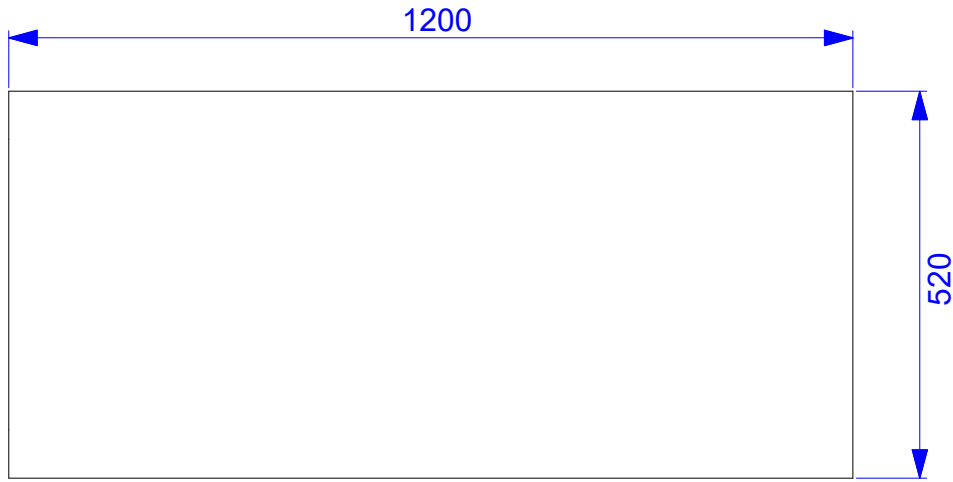

DRAWN OLEG DIODOROV	2020-03-16	<b>Wooden &amp; Stone Storage-120/1</b> <b>by Aquatica</b>		
CHECKED				
QA				
APPROVED				
		SIZE C	DWG NO	REV
		SCALE		SHEET 1 OF 1

DRAWN OLEG DIODOROV	2020-03-16	TITLE <b>Millennium-120/1.1 Storage Cabinet by Aquatica</b>		
CHECKED				
QA				
APPROVED				
		SIZE C	DWG NO	REV
		SCALE		SHEET 1 OF 1

DRAWN OLEG DIODOROV	2020-03-16	<b>Millennium-120/2 Storage Cabinet by Aquatica</b>		
CHECKED				
QA				
APPROVED				
		SIZE C	DWG NO	REV
		SCALE		SHEET 1 OF 1

DRAWN OLEG DIODOROV	2020-03-16	TITLE <b>Millennium-120/3 Left Storage Cabinet by Aquatica</b>		
CHECKED				
QA				
APPROVED				
		SIZE C	DWG NO	REV
		SCALE		SHEET 1 OF 1