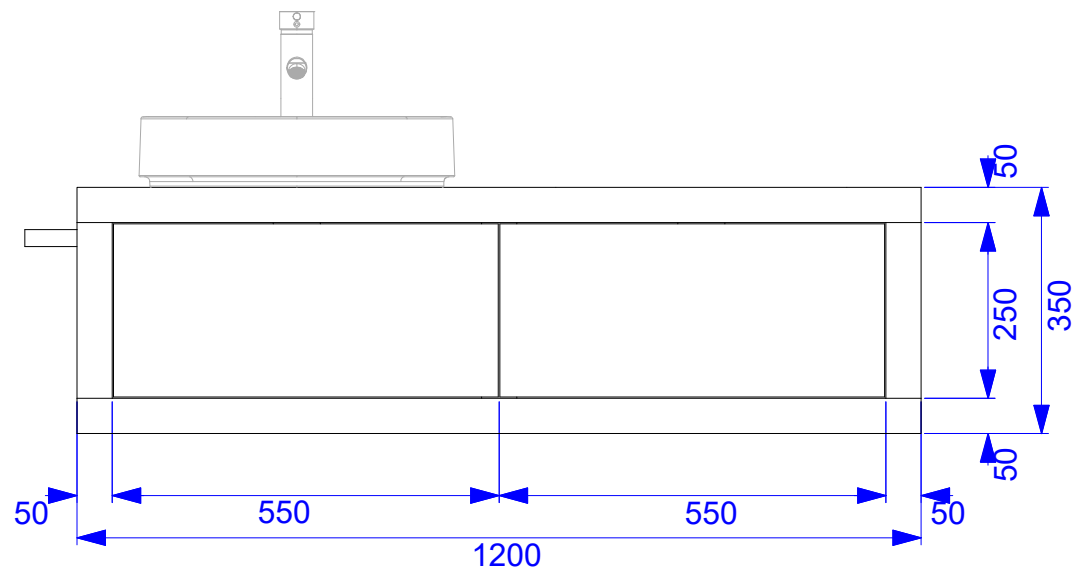

DRAWN OLEG DIODOROV	2020-03-16	<b>Wooden &amp; Stone Storage-120/1</b> <b>by Aquatica</b>		
CHECKED				
QA				
APPROVED				
		SIZE C	DWG NO	REV
		SCALE		SHEET 1 OF 1

DRAWN OLEG DIODOROV	2020-03-16	TITLE <b>Millennium-120/1.1 Storage Cabinet by Aquatica</b>		
CHECKED				
QA				
APPROVED				
		SIZE C	DWG NO	REV
		SCALE		SHEET 1 OF 1

DRAWN OLEG DIODOROV	2020-03-16	<b>Millennium-120/2 Storage Cabinet by Aquatica</b>		
CHECKED				
QA				
APPROVED				
		SIZE C	DWG NO	REV
		SCALE		SHEET 1 OF 1

DRAWN OLEG DIODOROV	2020-03-16	TITLE <b>Millennium-120/3 Left Storage Cabinet by Aquatica</b>		
CHECKED				
QA				
APPROVED				
		SIZE C	DWG NO	REV
		SCALE		SHEET 1 OF 1

DRAWN OLEG DIODOROV	2020-03-16	<b>Millennium-120/3 Right Storage Cabinet by Aquatica</b>		
CHECKED				
QA				
APPROVED				
		SIZE C	DWG NO	REV
		SCALE		SHEET 1 OF 1