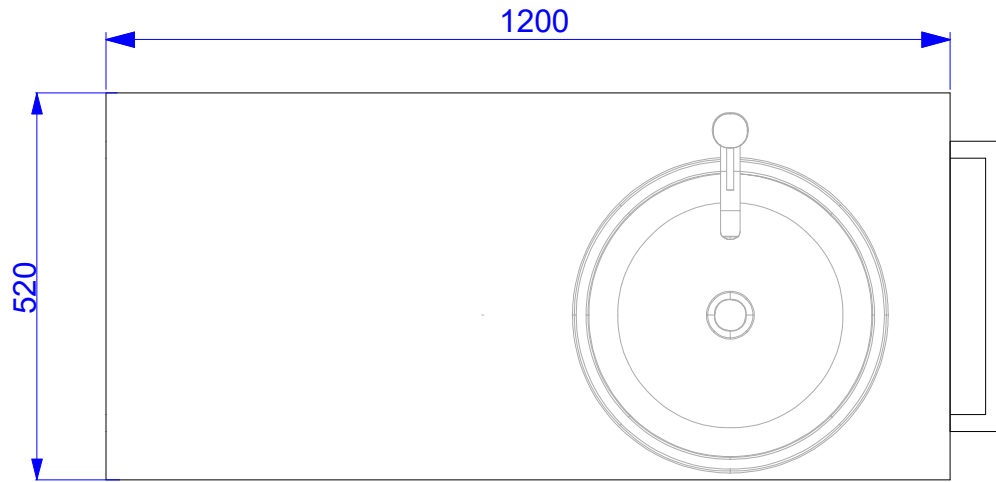

DRAWN OLEG DIODOROV	2020-03-16	<b>Wooden &amp; Stone Storage-120/1</b> <b>by Aquatica</b>		
CHECKED				
QA				
APPROVED				
		SIZE C	DWG NO	REV
		SCALE		SHEET 1 OF 1

DRAWN OLEG DIODOROV	2020-03-16	TITLE <b>Millennium-120/1.1 Storage Cabinet by Aquatica</b>		
CHECKED				
QA				
APPROVED				
		SIZE C	DWG NO	REV
		SCALE		SHEET 1 OF 1

DRAWN OLEG DIODOROV	2020-03-16	<b>Millennium-120/2 Storage Cabinet by Aquatica</b>		
CHECKED				
QA				
APPROVED				
		SIZE C	DWG NO	REV
		SCALE		SHEET 1 OF 1

DRAWN OLEG DIODOROV	2020-03-16	TITLE <b>Millennium-120/3 Left Storage Cabinet by Aquatica</b>		
CHECKED				
QA				
APPROVED				
		SIZE C	DWG NO	REV
		SCALE		SHEET 1 OF 1

DRAWN OLEG DIODOROV	2020-03-16	<b>Millennium-120/3 Right Storage Cabinet by Aquatica</b>		
CHECKED				
QA				
APPROVED				
		SIZE C	DWG NO	REV
		SCALE		SHEET 1 OF 1