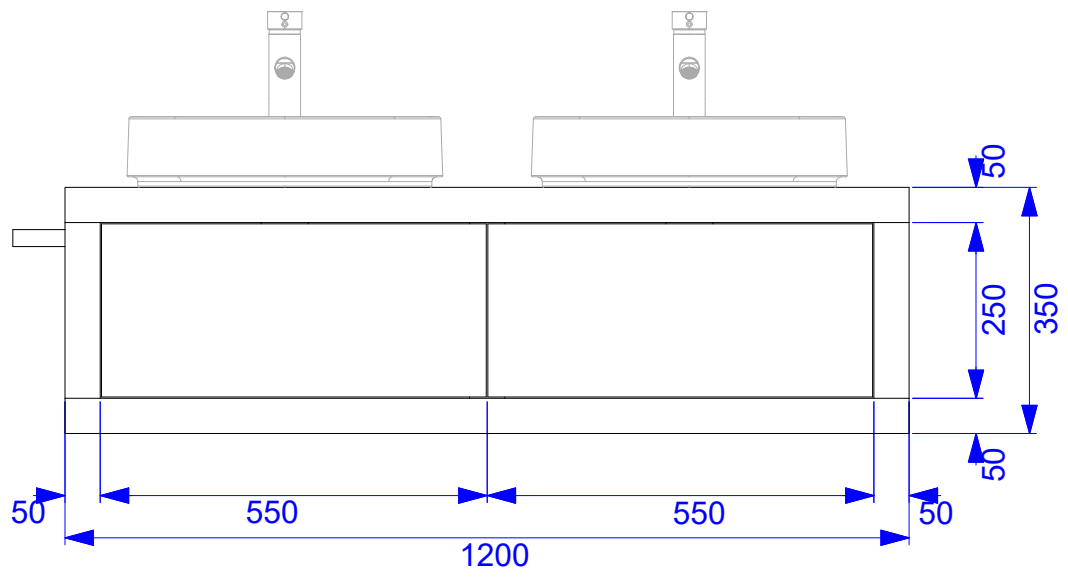

DRAWN OLEG DIODOROV	2020-03-16	<b>Wooden &amp; Stone Storage-120/1</b> <b>by Aquatica</b>		
CHECKED				
QA				
APPROVED				
		SIZE C	DWG NO	REV
		SCALE		SHEET 1 OF 1

DRAWN OLEG DIODOROV	2020-03-16	TITLE <b>Millennium-120/1.1 Storage Cabinet by Aquatica</b>		
CHECKED				
QA				
APPROVED				
		SIZE C	DWG NO	REV
		SCALE		SHEET 1 OF 1

DRAWN OLEG DIODOROV	2020-03-16	<b>Millennium-120/2 Storage Cabinet by Aquatica</b>		
CHECKED				
QA				
APPROVED				
		SIZE C	DWG NO	REV
		SCALE		SHEET 1 OF 1

DRAWN OLEG DIODOROV	2020-03-16	TITLE <b>Millennium-120/3 Left Storage Cabinet by Aquatica</b>		
CHECKED				
QA				
APPROVED				
		SIZE C	DWG NO	REV
		SCALE		SHEET 1 OF 1

DRAWN OLEG DIODOROV	2020-03-16	<b>Millennium-120/3 Right Storage Cabinet by Aquatica</b>		
CHECKED				
QA				
APPROVED				
		SIZE C	DWG NO	REV
		SCALE		SHEET 1 OF 1