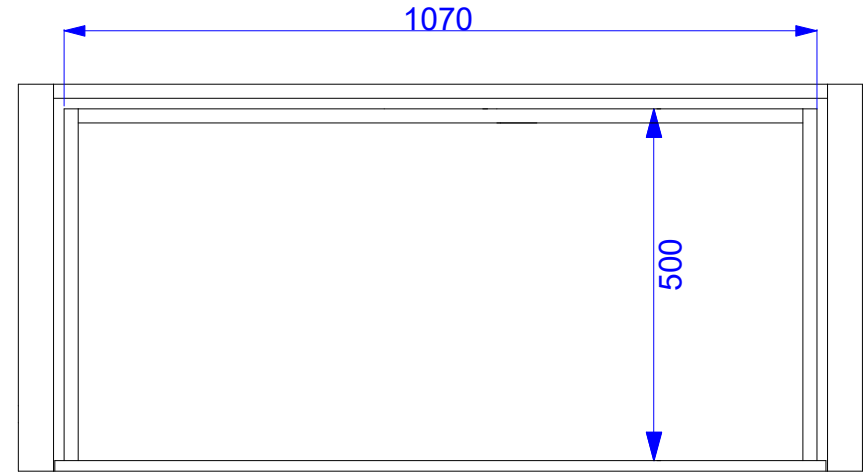

DRAWN OLEG DIODOROV	2020-03-16	<b>Wooden &amp; Stone Storage-120/1</b> <b>by Aquatica</b>		
CHECKED				
QA				
APPROVED				
		SIZE C	DWG NO	REV
		SCALE		SHEET 1 OF 1

DRAWN OLEG DIODOROV	2020-03-16	TITLE <b>Millennium-120/1.1 Storage Cabinet by Aquatica</b>		
CHECKED				
QA				
APPROVED				
		SIZE C	DWG NO	REV
		SCALE		SHEET 1 OF 1

DRAWN OLEG DIODOROV	2020-03-16	<b>Millennium-120/2 Storage Cabinet by Aquatica</b>		
CHECKED				
QA				
APPROVED				
		SIZE C	DWG NO	REV
		SCALE		SHEET 1 OF 1

DRAWN OLEG DIODOROV	2020-03-16	TITLE <b>Millennium-120/3 Left Storage Cabinet by Aquatica</b>		
CHECKED				
QA				
APPROVED				
		SIZE C	DWG NO	REV
		SCALE		SHEET 1 OF 1

DRAWN OLEG DIODOROV	2020-03-16	<b>Millennium-120/3 Right Storage Cabinet by Aquatica</b>		
CHECKED				
QA				
APPROVED				
		SIZE C	DWG NO	REV
		SCALE		SHEET 1 OF 1